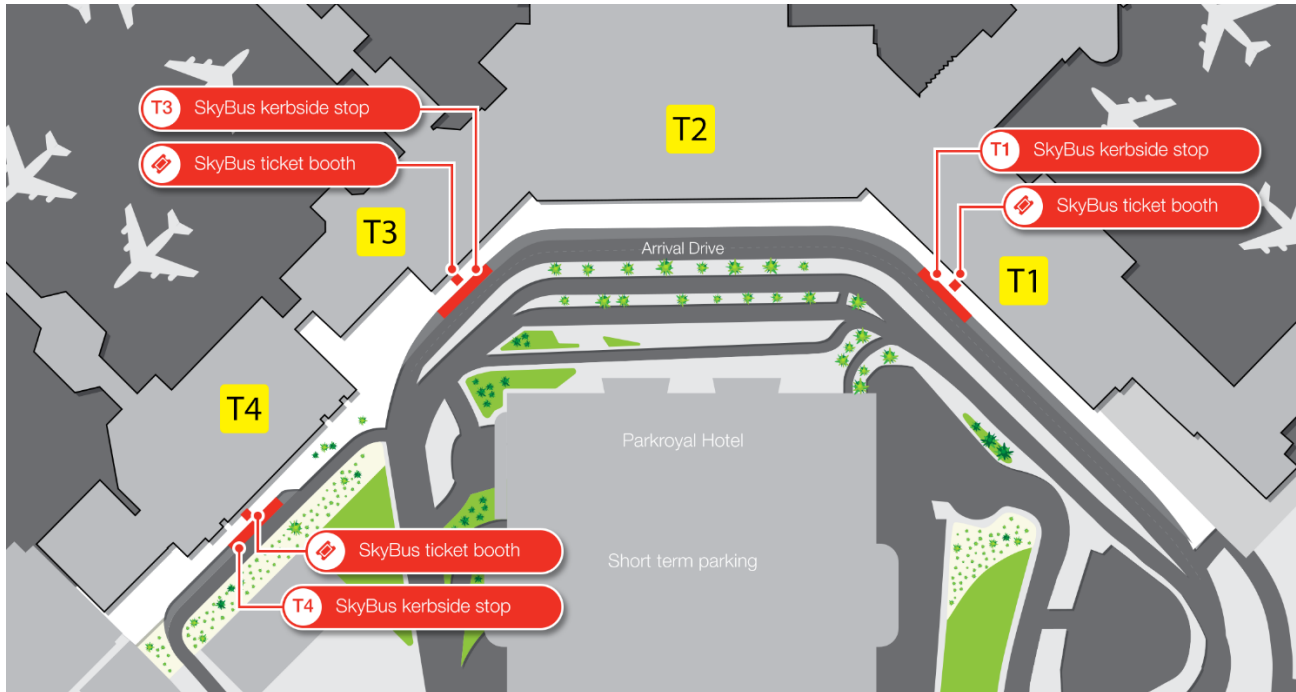

Airport Terminal Map:

Melbourne Airport with SkyBus ticket booths and pick up locations. Note: for the MCEC specific service the bus departs at T1 & T4 ONLY.

Melbourne City Map:

This showcases all SkyBus stops in the area. Note. MCEC drop-off will be at the Clarendon St entry for quick access to Reed Gift Fairs.